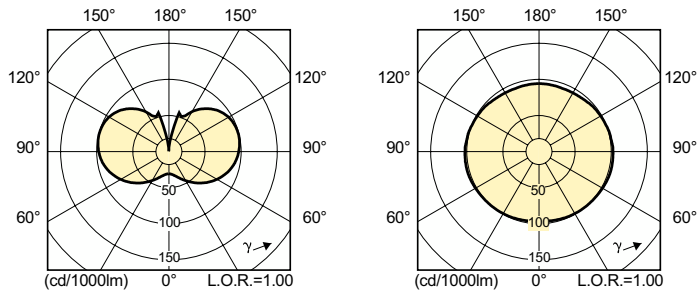

Photometric data

Light Distribution Diagram - MASTER CityWh CDO-TT Plus 50W/828 E27