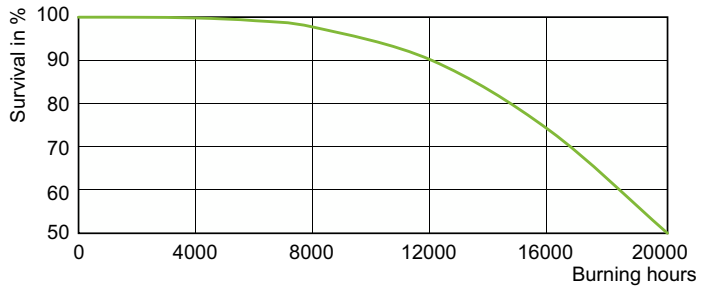

MASTER CityWhite CDO-TT

Lifetime

Life Expectancy Diagram - MASTER CityWh CDO-TT Plus 50W/828 E27

Lumen Maintenance Diagram - MASTER CityWh CDO-TT Plus 50W/828 E27