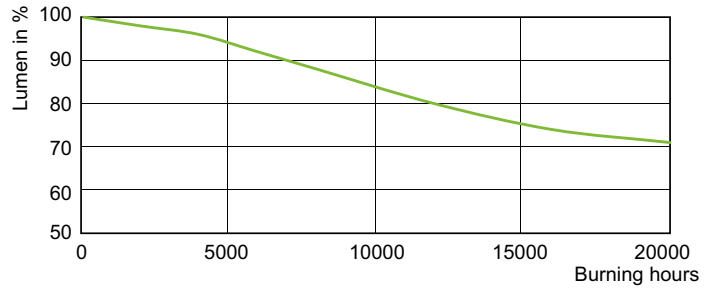

MASTER CityWhite CDO-TT

Lifetime

Life Expectancy Diagram - MASTER CityWh CDO-TT Plus 50W/828 E27

Lumen Maintenance Diagram - MASTER CityWh CDO-TT Plus 50W/828 E27