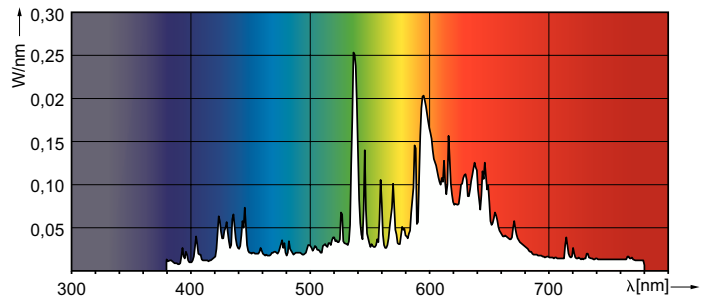

### Product data

General Information		Operating and Electrical	
Cap base	E27	Power Consumption	53.0 W
Operating position	UNIVERSAL [Any or Universal (U)]	Voltage (nom.)	83 V
Flux measurement reference	Sphere	Voltage (nom.)	83 V
Life to 50% failures (nom.)	21,000 h		
Light Technical		Controls and Dimming	
Colour Code	828 [CCT of 2800K]	Dimmable	Yes
Luminous Flux	5,500 lm		
Colour designation	Warm White (WW)	Mechanical and Housing	
Chromaticity Coordinate X (Nom)	0.447	Lamp Finish	Clear
Chromaticity Coordinate Y (Nom)	0.4	Bulb shape	T31
Correlated Colour Temperature	2800 K		
Luminous efficacy (rated) (nom.)	104 lm/W	Approval and Application	
Colour rendering index (CRI)	84	Energy Efficiency Class	F
Arc Length O (Nom)	5.25 mm	Mercury (Hg) content (max.)	5.4 mg
		Mercury (Hg) content (nom.)	5.4 mg
		Energy consumption kWh/1,000 hours	53 kWh

## Dimensional drawing

Product	D (max)	O	L	C (max)
MASTER CityWh CDO-TT Plus 50W/828 E27	36 mm	5.25 mm	102 mm	156 mm

## Photometric data

Light Distribution Diagram - MASTER CityWh CDO-TT Plus 50W/828 E27

Spectral Power Distribution Colour - MASTER CityWh CDO-TT Plus 50W/828 E27