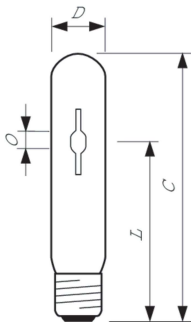

### Product data

General Information		Operating and Electrical	
Cap base	E27	Power Consumption	53.0 W
Operating position	UNIVERSAL [Any or Universal (U)]	Voltage (nom.)	83 V
Flux measurement reference	Sphere	Voltage (nom.)	83 V
Life to 50% failures (nom.)	21,000 h		
Light Technical		Controls and Dimming	
Colour Code	828 [CCT of 2800K]	Dimmable	Yes
Luminous Flux	5,500 lm		
Colour designation	Warm White (WW)	Mechanical and Housing	
Chromaticity Coordinate X (Nom)	0.447	Lamp Finish	Clear
Chromaticity Coordinate Y (Nom)	0.4	Bulb shape	T31
Correlated Colour Temperature	2800 K		
Luminous efficacy (rated) (nom.)	104 lm/W	Approval and Application	
Colour rendering index (CRI)	84	Energy Efficiency Class	F
Arc Length O (Nom)	5.25 mm	Mercury (Hg) content (max.)	5.4 mg
		Mercury (Hg) content (nom.)	5.4 mg
		Energy consumption kWh/1,000 hours	53 kWh

## Dimensional drawing

Product	D (max)	O	L	C (max)
MASTER CityWh CDO-TT Plus 50W/828 E27	36 mm	5.25 mm	102 mm	156 mm