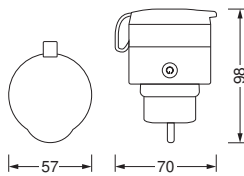

TECHNICAL DATA

Electrical data

Nominal voltage	230 V
Operating frequency	50 Hz
Mains frequency	50 Hz

Dimensions & Weight

Product weight	120.00 g
Diameter	57,0 mm
Width	57,0 mm
Height	98.0 mm

Lifespan

Number of switching cycles	100000
Lifespan	5000 h