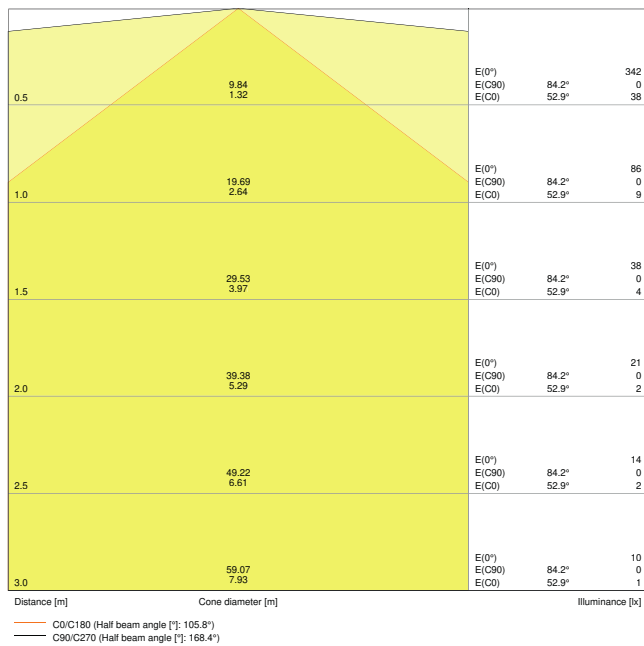

### Photometrical data

Luminous flux	3700 lm
Luminous efficacy	110 lm/W
Color temperature	3000 K
Light color (designation)	Warm White
Color rendering index Ra	$\geq$ 80
Standard deviation of color matching	$\leq$ 5 sdc <sub>m</sub>
Photobiological safety group acc. to EN62778	RG0
Beam angle	120 °