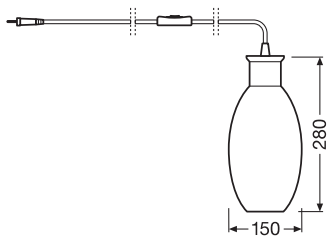

### Dimensions & Weight

Diameter	150 mm
Width	150.00 mm
Height	280.00 mm
Product weight	860.00 g
Cable length	1550 mm

1906 CARVED TABLE GRAPE G