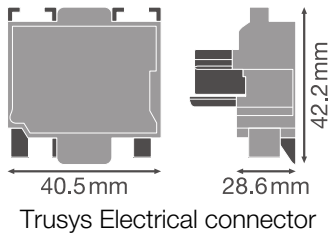

### Product features

- Mains connection with plug

TECHNICAL DATA

Dimensions & Weight

Length	42.2 mm
Width	40.5 mm
Height	28.6 mm
Product weight	15.5 g

Materials & Colors

Product color	White
Body material	Aluminum

Certificates & Standards

Ball shot safe	No
----------------	----

DOWNLOAD DATA

Tender texts	Document name
 Tender documents	TruSys ELECTRICAL CONNECTOR Electrical Connector-EN

LOGISTICAL DATA

Product code	Packaging unit (Pieces/Unit)	Dimensions (length x width x height)	Gross weight	Volume
4058075155565	BAG 1	160 mm x 140 mm x 20 mm	17.50 g	0.45 dm <sup>3</sup>
4058075155572	Shipping box 3	176 mm x 156 mm x 82 mm	128.00 g	2.25 dm <sup>3</sup>