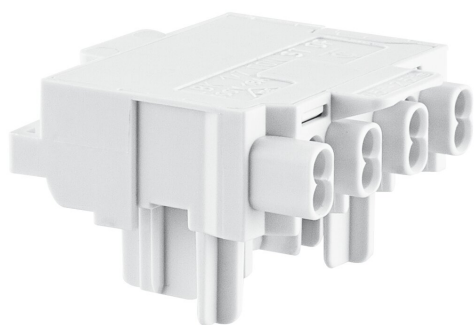

## TruSys® Electrical Connector

TruSys® ELECTRICAL CONNECTOR | Electrical connectors 5 x 2.5

---

### Product features

- Mains connection with plug

TECHNICAL DATA

Dimensions & Weight

Length	42.2 mm
Width	40.5 mm
Height	28.6 mm
Product weight	15.5 g

Materials & Colors

Product color	White
Body material	Aluminum

Certificates & Standards

Ball shot safe	No
----------------	----

DOWNLOAD DATA

Tender texts	Document name
 Tender documents	TruSys ELECTRICAL CONNECTOR Electrical Connector-EN

LOGISTICAL DATA

Product code	Packaging unit (Pieces/Unit)	Dimensions (length x width x height)	Gross weight	Volume
4058075155565	BAG 1	160 mm x 140 mm x 20 mm	17.50 g	0.45 dm <sup>3</sup>
4058075155572	Shipping box 3	176 mm x 156 mm x 82 mm	128.00 g	2.25 dm <sup>3</sup>