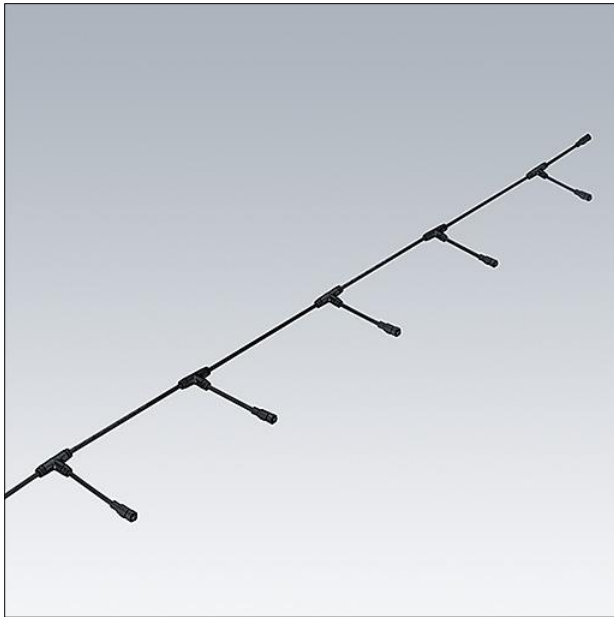

Connection

3-Pole IP68 junction to connect 6 rows or luminaires to the THORNeco cable system with 1 male and 6 female connectors.
 Compatible with LEONIE, ROSY, MARY. Material: H07RN-F 3Gx1,5mm², weight: 0.58 kg

TE_ECOnect_F_MULTI_CONNECTOR_STRIP.jpg

TE_ACC_M_MULTI_CONNECTOR.wmf