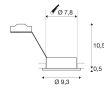

Specifications SLV LED Spot New Tria
Circular White | Cutout 78mm - Max
50W GU10

[View Product](#)

General Information

SKU	244101
EAN	4024163101356
Brand	SLV
Manufacturer Name	INB SPOT NEW TRIA 50WGU10 MTWT
Any Lamp all-in warranty	2 Years

Technical Information

Technology	Fixture with Socket
Suitable for	GU10
Voltage (V)	220-240
Dimmable	Dimmable when using a Dimmable Bulb
Product Type Category	Spot with Socket

Fixture Information

Including bulb	No
Mounting Method	Recessed
Cut out (mm)	78
IP-rating	IP20
Housing	Aluminium
Colour of the Fixture	White

Tiltable Yes

Series New Tria

Dimensions

Length (mm) 110

Width (mm) 93

Height (mm) 93

Diameter (mm) 93

Sensor Information