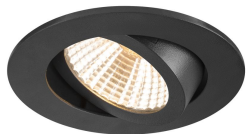

Specifications SLV New Tria 68 Spot Aluminium Black Round 8.3W 705lm 38D - 927 Extra Warm White | Cutout 68mm - Best Colour Rendering - Dimmable

[View Product](#)

General Information

SKU	255628
EAN	4024163277815
Brand	SLV
Manufacturer Name	NEW TRIA 68 rec. ceiling light 2700K 38° IP 20 round BK
Any Lamp all-in warranty	5 Years
Average Lifetime (h)	50000

Technical Information

Technology	LED Integrated
Voltage (V)	220-240
Dimmable	Dimmable
Colour Code	927 Extra Warm White
Colour temperature (Kelvin)	2700 Extra Warm White
Colour Rendering (Ra)	90-99
Colour of Light	White
Light colour options	Single Color
Luminous Efficacy (lm/W)	84.9
Beam Angle (degree)	38
Product Type Category	LED spotlight

Fixture Information

Mounting Method	Recessed
Cut out (mm)	68
Optical Cover	Other
IP-rating	IP20
Operating Temperature	-20 to +35
Housing	Aluminium
Colour of the Fixture	Black
Emergency Lighting	No Emergency Unit
Tiltable	No
Fixture Connection	PI [Push-in connector 3-pole]
Series	New Tria