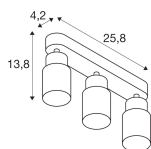

[View Product](#)

General Information

SKU	260592
EAN	4024163294041
Brand	SLV
Manufacturer Name	PURI 2.0 Tube, wand- en plafondopbouwarmatuur, long, 3x max. 6W GU10,
Any Lamp all-in warranty	5 Years
Average Lifetime (h)	0

Technical Information

Technology	Fixture with Socket
Voltage (V)	220-240
Dimmable	Dimmable when using a Dimmable Bulb
Suitable for	GU10
Including bulb	No
Amount of bulbs required	3
Maximum Wattage Rating	6
Tiltable	Yes
Mounting Method	Ceiling, Wall mounted
Emergency Lighting	No Emergency Unit
Product Type Category	Decorative Lighting with Socket