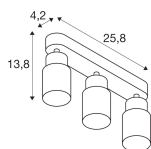

[View Product](#)

General Information

SKU	260585
EAN	4024163294065
Brand	SLV
Manufacturer Name	PURI 2.0 Tube, wand- en plafondopbouwarmatuur, long, 3x max. 6W GU10,
Any Lamp all-in warranty	5 Years
Average Lifetime (h)	0

Technical Information

Technology	Fixture with Socket
Voltage (V)	220-240
Dimmable	Dimmable when using a Dimmable Bulb
Suitable for	GU10
Including bulb	No
Amount of bulbs required	3
Maximum Wattage Rating	6
Tiltable	Yes
Mounting Method	Ceiling, Wall mounted
Emergency Lighting	No Emergency Unit
Product Type Category	Decorative Lighting with Socket