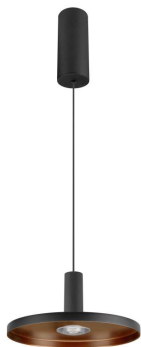

Specifications SLV Lulu Aluminium Black 9.5W 700lm
- 927-930 CCT | Best Colour Rendering - Dimmable

[View Product](#)

General Information

SKU	260636
EAN	4024163321877
Brand	SLV
Manufacturer Name	LALU® pendel LED base PLATE 22 FASE 2700/3000K 40° zwart
Any Lamp all-in warranty	5 Years
Average Lifetime (h)	50000

Technical Information

Technology	LED Integrated
Voltage (V)	220-240
Dimmable	Dimmable
Colour Code	927 Extra Warm White, 930 Warm White
Colour temperature (Kelvin)	2700 Extra Warm White, 3000 Warm White
Colour Rendering (Ra)	90-99
Colour of Light	White
Light colour options	CCT
Beam Angle (degree)	40

Luminous Efficacy (lm/W)	74
Tiltable	No
Mounting Method	Pendant
Emergency Lighting	No Emergency Unit
Product Type Category	LED Decorative Lighting

Fixture Information

IP-rating	IP20
Impact Protection (IK)	IK03 - 0.35 joule
Colour of the Fixture	Black
Housing	Aluminium
Series	LALU