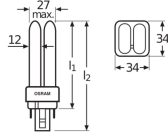

Specifications Osram Dulux D/E 18W 865 | Daylight - 4-Pin

[View Product](#)

General Information

SKU	161923
EAN	4050300564944
Brand	Osram
Manufacturer Name	DULUX D/E 18W 865 4p G24Q-2 FS1
Full box quantity	10
Any Lamp all-in warranty	1 Year
Energy efficiency class	G
Energy efficiency class old	A
Average Lifetime (h)	20000

Technical Information

Technology	Fluorescent
Dimmable	Dimmable when using a Dimmable Ballast
Cap / Base	G24q-2 (4-pins)
Number of pins	4
Colour Code	865 Daylight
Colour temperature (Kelvin)	6500 Daylight
Colour Rendering (Ra)	80-89
Colour of Light	White
Light colour options	Single Color