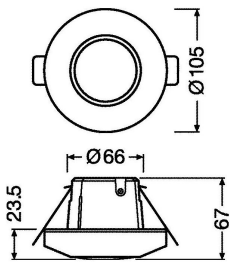

Specifications Osram Dali-2 Sensor LS/PD O CI

[View Product](#)

General Information

SKU	251094
EAN	4052899630444
Brand	Osram
Manufacturer Name	DALI-2 SENSOR LS-PD O CI LS/PD O CI
Full box quantity	24
Any Lamp all-in warranty	5 Years

Technical Information

Voltage (V)	16
Fixture Connection	Screwless terminal
Mounting Method	Recessed
Product Type Category	Accessory - Sensor

Lamp Information

Series	DALI-2 SENSOR LS-PD O CI
--------	--------------------------

Dimensions

Height (mm)	67
Width (mm)	105
Diameter (mm)	105

Sensor Information

Type of sensor	Light Sensor, Motion Sensor
Sensor Reach (m)	12
Sensor Detection Angle (degree)	360

Why Any-lamp?

 Order from the **largest lighting specialist** in Europe  **Customised** quotation