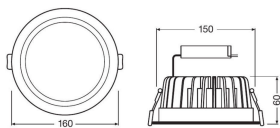

Specifications Ledvance LED Downlight 25W 4000K 2340lm Ø200mm | DALI Dimmable

[View Product](#)

General Information

SKU	230581
EAN	4058075042056
Brand	Ledvance
Manufacturer Name	DL LED DALI 25W/4000K 230V IP20
Any Lamp all-in warranty	5 Years
Average Lifetime (h)	50000

Technical Information

Emergency Lighting	No Emergency Unit
Tiltable	No
Technology	LED Integrated
Voltage (V)	220-240
Dimmable	Dimmable
Colour Code	840 Cool White
Colour temperature (Kelvin)	4000 Cool White
Colour Rendering (Ra)	80-89
Colour of Light	White
Light colour options	Single Color
Beam Angle (degree)	100
Luminous Efficacy (lm/W)	93.6