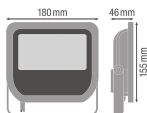

Specifications Ledvance LED
Floodlight 20W 4000K 2200lm IP65
Black | Symmetrical - Replaces 50W

[View Product](#)

General Information

SKU	233481
EAN	4058075097483
Brand	Ledvance
Manufacturer Name	FLOOD LED 20W/4000K BK 100DEG IP65
Any Lamp all-in warranty	3 Years
Average Lifetime (h)	30000

Technical Information

Technology	LED Integrated
Voltage (V)	220-240
Dimmable	Not Dimmable
Colour Code	840 Cool White
Colour temperature (Kelvin)	4000 Cool White
Colour Rendering (Ra)	80-89
Colour of Light	White
Light colour options	Single Color
Luminous Efficacy (lm/W)	110
Beam Angle (degree)	100
Power factor	>0.90
Product Type Category	LED Floodlight

Fixture Information

Mounting Method	Surface
Fixture Connection	Cable
Light Distribution	Symmetrical
IP-rating	IP65
Impact Protection (IK)	IK07 - 2 joules
Colour of the Fixture	Black
Housing	PC (Polycarbonate)
Suitable for Outdoor	Yes
Series	Performance

Dimensions

Length (mm)	130
Width (mm)	140
Height (mm)	41

Sensor Information

Type of sensor	No Sensor
----------------	-----------

Why Any-lamp?

 Order from the **largest lighting specialist** in Europe  **Customised** quotation