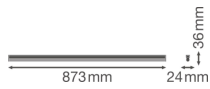

Specifications Ledvance LED Batten Linear Compact High Output 15W
1500lm - 830 Warm White | 90cm

[View Product](#)

General Information

SKU	234127
EAN	4058075106239
Brand	Ledvance
Manufacturer Name	LN COMP HO 900 15W/3000K
Any Lamp all-in warranty	5 Years
Average Lifetime (h)	50000

Technical Information

Technology	LED Integrated
Voltage (V)	220-240
Dimmable	Not Dimmable
Colour of Light	White
Colour Code	830 Warm White
Colour temperature (Kelvin)	3000 Warm White
Colour Rendering (Ra)	80-89
Light colour options	Single Color
Luminous Efficacy (lm/W)	100
Power factor	>0.50
Including bulb	Yes
Suitable for Outdoor	No
Length	90cm
Product Type Category	LED Batten

Fixture Information

Mounting Method	Surface
IP-rating	IP20
Impact Protection (IK)	IK03 - 0.35 joule
Housing	PC (Polycarbonate)
Colour of the Fixture	White
Colour of material	White
Emergency Lighting	No Emergency Unit
Series	Linear

Dimensions

Length (mm)	873
Width (mm)	24
Height (mm)	36

Sensor Information

Type of sensor	No Sensor
----------------	-----------

Why Any-lamp?

 Order from the **largest lighting specialist** in Europe  **Customised** quotation