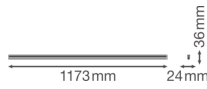

Specifications Ledvance LED Batten Linear Compact High Output 20W  
2000lm - 830 Warm White | 120cm

[View Product](#)

## Technical Information

Technology	LED Integrated
Voltage (V)	220-240
Dimmable	Not Dimmable
Colour of Light	White
Colour Code	830 Warm White
Colour temperature (Kelvin)	3000 Warm White
Colour Rendering (Ra)	80-89
Light colour options	Single Color
Luminous Efficacy (lm/W)	100
Power factor	>0.50
Including bulb	Yes
Suitable for Outdoor	No
Length	120cm
Product Type Category	LED Batten

## Fixture Information

---

Mounting Method	Surface
IP-rating	IP20
Impact Protection (IK)	IK03 - 0.35 joule
Housing	PC (Polycarbonate)
Colour of the Fixture	White
Colour of material	White
Emergency Lighting	No Emergency Unit
Series	Linear

## Dimensions

---

Length (mm)	1173
Width (mm)	24
Height (mm)	36