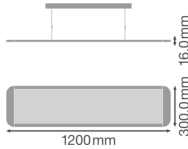

Specifications Ledvance LED Panel
Direct/Indirect 36W 3860lm - 840 Cool
White | 120x30cm - UGR <math>< 19</math>

[View Product](#)

General Information

SKU	236820
EAN	4058075144620
Brand	Ledvance
Manufacturer Name	PANEL D/I 1200 36W/4000K UGR19
Any Lamp all-in warranty	5 Years
Average Lifetime (h)	60000
Series	PANEL DIRECT/INDIRECT 1200 UGR19

Technical Information

Technology	LED Integrated
Voltage (V)	220-240
Dimmable	Not Dimmable
Colour Code	840 Cool White
Colour temperature (Kelvin)	4000 Cool White
Colour Rendering (Ra)	80-89
Colour of Light	White
Light colour options	Single Color
Luminous Efficacy (lm/W)	110
IP-rating	IP20
Impact Protection (IK)	IK03 - 0.35 joule

Dimensions

LED panel size	120x30cm
Length (mm)	1195
Width (mm)	295
Height (mm)	16

Sensor Information

Type of sensor

Why Any-lamp?

No Sensor

Order from the **largest lighting specialist** in Europe

Customised quotation