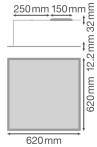

Specifications Ledvance LED Panel
Performance Opale 36W 4320lm - 830
Warm White | 62.5x62.5cm - IP54

[View Product](#)

General Information

SKU	234235
EAN	4058075149526
Brand	Ledvance
Manufacturer Name	PANEL 625 36W/3000K OP IP54
Average Lifetime (h)	60000
Series	PANEL 625 IP54

Technical Information

Technology	LED Integrated
Voltage (V)	220-240
Dimmable	Not Dimmable
Colour Code	830 Warm White
Colour temperature (Kelvin)	3000 Warm White
Colour Rendering (Ra)	80-89
Colour of Light	White
Light colour options	Single Color
Including bulb	Yes
Luminous Efficacy (lm/W)	120
IP-rating	IP54
Impact Protection (IK)	IK03 - 0.35 joule

Emergency Lighting With Emergency Unit

Colour of the Fixture White

Housing Aluminium

Colour of material White

Dimensions

LED panel size 62.5x62.5cm

Length (mm) 620

Width (mm) 620