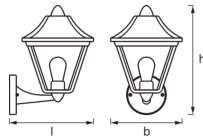

Specifications Ledvance Wall Light Endura Classic Tradition patina E27 |

[View Product](#)