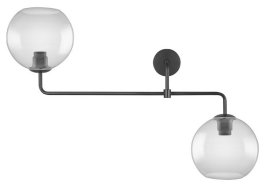

Specifications Ledvance Spot double Vintage 1906 Globe Glass Smoke | E27

[View Product](#)

General Information

SKU	235520
EAN	4058075216822
Brand	Ledvance
Manufacturer Name	1906 GLOBE DOUBLE 800X270X500 G SM
Any Lamp all-in warranty	5 Years

Technical Information

Cap / Base	E27 (Edison screw)
Technology	Fixture with Socket
Voltage (V)	220-240
Dimmable	Not Dimmable
Suitable for	E27
Including bulb	No
Amount of bulbs required	2
Maximum Wattage Rating	40
Tiltable	No
Mounting Method	Ceiling
Product Type Category	Decorative Lighting with Socket

Fixture Information

Fixture Connection Screw terminal

IP-rating IP20

Housing Glass

Colour of material Smoke

Series Vintage 1906

Dimensions

Width (mm) 800

Height (mm) 516

Diameter (mm) 200

Sensor Information

Type of sensor No Sensor

Why Any-lamp?

 Order from the **largest lighting specialist** in Europe  **Customised** quotation

 Up to **7 years warranty**  **Easy** return process