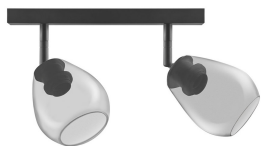

Specifications Ledvance Spot Vintage 1906 Cone Glass Smoke | E27

[View Product](#)

General Information

SKU	235518
EAN	4058075216907
Brand	Ledvance
Manufacturer Name	1906 CONE SPOT 2X 450X170X230 G SM
Any Lamp all-in warranty	5 Years

Technical Information

Cap / Base	E27 (Edison screw)
Technology	Fixture with Socket
Voltage (V)	220-240
Dimmable	Not Dimmable
Suitable for	E27
Including bulb	No
Amount of bulbs required	2
Maximum Wattage Rating	40
Tiltable	Yes
Mounting Method	Ceiling
Product Type Category	Decorative Lighting with Socket

Fixture Information

Fixture Connection Screw terminal

IP-rating IP20

Housing Glass

Colour of material Smoke

Series Vintage 1906

Dimensions

Width (mm) 350

Height (mm) 265

Diameter (mm) 130

Sensor Information

Type of sensor No Sensor

Why Any-lamp?

 Order from the **largest lighting specialist** in Europe  **Customised** quotation

 Up to **7 years warranty**  **Easy** return process