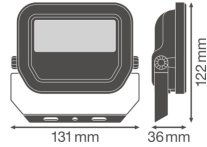

Specifications Ledvance LED Floodlight
 GEN 3 White 10W 1200lm 100D - 865
 Daylight | IP65 - Symmetrical

[View Product](#)

General Information

SKU	239590
EAN	4058075420946
Brand	Ledvance
Manufacturer Name	FL PFM 10W/6500K SYM 100 WT
Any Lamp all-in warranty	5 Years
Average Lifetime (h)	70000

Technical Information

Technology	LED Integrated
Voltage (V)	220-240
Dimmable	Not Dimmable
Colour Code	865 Daylight
Colour temperature (Kelvin)	6500 Daylight
Colour Rendering (Ra)	80-89
Colour of Light	White
Light colour options	Single Color
Luminous Efficacy (lm/W)	120
Beam Angle (degree)	100
Power factor	>0.90
Product Type Category	LED Floodlight

Fixture Information

Mounting Method	Surface
Fixture Connection	Cable, 3-pole
Optical Cover	Glass
Light Distribution	Symmetrical
IP-rating	IP65
Impact Protection (IK)	IK07 - 2 joules
Operating Temperature	-30 to +50
Colour of the Fixture	White
Housing	Aluminium
Colour of material	White
Series	Performance

Dimensions

Length (mm)	122
Width (mm)	131
Height (mm)	36

Sensor Information

Type of sensor	No Sensor
----------------	-----------

Why Any-lamp?

 Order from the **largest lighting specialist** in Europe  **Customised** quotation