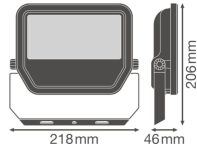

Specifications Ledvance LED Floodlight GEN 3 Black 50W 5500lm 100D - 830 Warm White | IP65 - Symmetrical

[View Product](#)

## Technical Information

Technology	LED Integrated
Voltage (V)	220-240
Dimmable	Not Dimmable
Colour Code	830 Warm White
Colour temperature (Kelvin)	3000 Warm White
Colour Rendering (Ra)	80-89
Colour of Light	White
Light colour options	Single Color
Luminous Efficacy (lm/W)	110
Beam Angle (degree)	100
Power factor	>0.90
Product Type Category	LED Floodlight

## Fixture Information

Mounting Method	Surface
Fixture Connection	Cable, 3-pole
Optical Cover	Glass
Light Distribution	Symmetrical
IP-rating	IP65
Impact Protection (IK)	IK07 - 2 joules
Operating Temperature	-30 to +50
Colour of the Fixture	Black
Housing	Aluminium
Colour of material	Black
Series	Performance

## Dimensions

Length (mm)	206
Width (mm)	218
Height (mm)	46