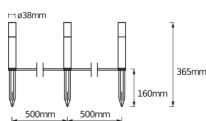

Specifications Ledvance Smart+ WiFi LED Garden Pole 3 Dot Extention 3.1W 108lm | RGBW

[View Product](#)

General Information

SKU	243961
EAN	4058075478251
Brand	Ledvance
Manufacturer Name	SMART WIFI GARDEN POLE RGBW 3PEXT LEDV

Mounting Method	In-Ground
Product Type Category	LED Decorative Lighting

Fixture Information

IP-rating	IP65
Series	Smart+

Dimensions

Length (mm)	38
Width (mm)	38

Sensor Information

Type of sensor	No Sensor
----------------	-----------