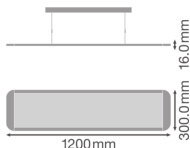

Specifications Ledvance LED Panel
Pendant 36W 4000lm - 840 Cool White
| 120x30cm - UGR <19 - Dali Dimmable

[View Product](#)

General Information

SKU	243691
EAN	4058075504042
Brand	Ledvance
Manufacturer Name	PANEL D/I 1200 36W/4000K UGR19 DALILEDV
Average Lifetime (h)	60000
Series	PANEL DIRECT/INDIRECT 1200 UGR19

Technical Information

Technology	LED Integrated
Voltage (V)	220-240
Dimmable	Dimmable with Dali
Colour Code	840 Cool White
Colour temperature (Kelvin)	4000 Cool White
Colour Rendering (Ra)	80-89
Colour of Light	White
Light colour options	Single Color
Including bulb	Yes
Luminous Efficacy (lm/W)	111
IP-rating	IP20
Impact Protection (IK)	IK03 - 0.35 joule

Colour of the Fixture White

Housing Aluminium

Colour of material White

Dimensions

LED panel size 120x30cm

Length (mm) 1200

Width (mm) 300

Height (mm) 16