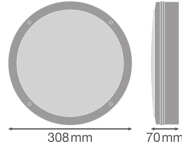

Specifications Ledvance Surface Bulkhead 300 Black 15W 1400lm - 830 Warm White | with Sensor - IP65

[View Product](#)

## Technical Information

Technology	LED Integrated
Voltage (V)	220-240
Dimmable	Not Dimmable
Colour Code	830 Warm White
Colour temperature (Kelvin)	3000 Warm White
Colour Rendering (Ra)	80-89
Colour of Light	White
Light colour options	Single Color
Luminous Efficacy (lm/W)	93
Optical Cover	PC (Polycarbonate)
Power factor	>0.70
Product Type Category	LED Bulkhead

## Fixture Information

---

Type of Fixture	Professional
Mounting Method	Surface
Fixture Connection	PI [Push-in connector]
IP-rating	IP65
Impact Protection (IK)	IK10 - 20 joules
Operating Temperature	+5 to +40
Colour of the Fixture	Black
Housing	PC (Polycarbonate)
Colour of material	Black
Emergency Lighting	No Emergency Unit
Series	SURFACE BULKHEAD 300

## Dimensions

---

Length (mm)	300
Width (mm)	300