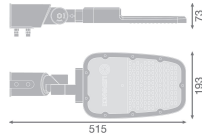

Specifications Ledvance LED Floodlight
Area Medium Grey 65W 8450lm 160x58D
- 830 Warm White | IP66 - Symmetrical

[View Product](#)

General Information

SKU	245552
EAN	4058075725195
Brand	Ledvance
Manufacturer Name	SL AREA MD V 65W 730 RV 20ST GY
Any Lamp all-in warranty	5 Years
Average Lifetime (h)	70000

Technical Information

Technology	LED Integrated
Voltage (V)	220-240
Dimmable	Not Dimmable
Colour Code	730 Warm White
Colour temperature (Kelvin)	3000 Warm White
Colour Rendering (Ra)	70-79
Colour of Light	White
Light colour options	Single Color
Beam Angle (degree)	160x58
Power factor	>0.90
Product Type Category	LED Streetlight

Fixture Information

Mounting Method	Side entry
Light Distribution	Symmetrical
IP-rating	IP66
Impact Protection (IK)	IK08 - 5 joules
Operating Temperature	-30 to +50
Colour of the Fixture	Grey
Housing	Aluminium
Colour of material	Grey
Series	RV20ST

Dimensions

Length (mm)	513
Width (mm)	73
Height (mm)	193

Sensor Information

Type of sensor	No Sensor
----------------	-----------

Why Any-lamp?

 Order from the **largest lighting specialist** in Europe  **Customised** quotation