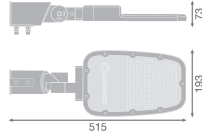

Specifications Ledvance LED Floodlight Area Medium Grey 65W 8775lm 160x58D - 840 Cool White | IP66 - Symmetrical

[View Product](#)

General Information

SKU	245553
EAN	4058075725218
Brand	Ledvance
Manufacturer Name	SL AREA MD V 65W 740 RV 20ST GY
Any Lamp all-in warranty	5 Years
Average Lifetime (h)	70000

Technical Information

Technology	LED Integrated
Voltage (V)	220-240
Dimmable	Not Dimmable
Colour Code	740 Cool White
Colour temperature (Kelvin)	4000 Cool White
Colour Rendering (Ra)	70-79
Colour of Light	White
Light colour options	Single Color
Luminous Efficacy (lm/W)	135
Beam Angle (degree)	160x58
Power factor	>0.90
Product Type Category	LED Streetlight

Fixture Information

Mounting Method	Side entry
Light Distribution	Symmetrical
IP-rating	IP66
Impact Protection (IK)	IK08 - 5 joules
Operating Temperature	-30 to +50
Colour of the Fixture	Grey
Housing	Aluminium
Colour of material	Grey
Series	RV20ST

Dimensions

Length (mm)	513
Width (mm)	73
Height (mm)	193

Sensor Information

Type of sensor	No Sensor
----------------	-----------

Why Any-lamp?

 Order from the **largest lighting specialist** in Europe  **Customised** quotation