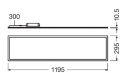

[View Product](#)

General Information

SKU	224756
EAN	4058075807327
Brand	Ledvance
Manufacturer Name	PANEL LED 1200 40W/3000K 230V
Any Lamp all-in warranty	5 Years
Average Lifetime (h)	50000
Series	Panel Led

Technical Information

Technology	LED Integrated
Voltage (V)	220-240
Dimmable	Not Dimmable
Colour Code	830 Warm White
Colour temperature (Kelvin)	3000 Warm White
Colour Rendering (Ra)	80-89
Colour of Light	White
Light colour options	Single Color
Luminous Efficacy (lm/W)	100
Suitable for Outdoor	No
IP-rating	IP20