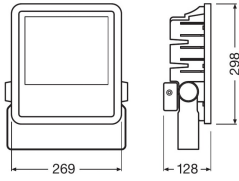

Specifications Ledvance LED Floodlight 150W 6500K 15000lm IP65 Black | Symmetrical - Replaces 400W

[View Product](#)

General Information

SKU	224765
EAN	4058075811027
Brand	Ledvance
Manufacturer Name	FLOODLIGHTLED 150W/6500K BLACK IP65
Any Lamp all-in warranty	3 Years
Average Lifetime (h)	50000

Technical Information

Technology	LED Integrated
Voltage (V)	220-240
Dimmable	Not Dimmable
Colour Code	865 Daylight
Colour temperature (Kelvin)	6500 Daylight
Colour Rendering (Ra)	80-89
Colour of Light	White
Light colour options	Single Color
Luminous Efficacy (lm/W)	100
Beam Angle (degree)	100
Power factor	>0.95
Product Type Category	LED Floodlight