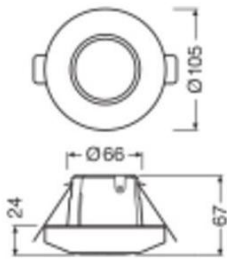

Specifications Ledvance Dali-2 Sensors Light/Presence-8 IR Recessed

[View Product](#)

General Information

SKU	250929
EAN	4058075841949
Brand	Ledvance
Manufacturer Name	DALI-2 SENSORS LIGHT/PRESENCE-8 INFRARED CEILING INTEGRATION
Full box quantity	24
Any Lamp all-in warranty	5 Years

Technical Information

Voltage (V)	10-22,5
Fixture Connection	Screwless terminal
Mounting Method	Recessed
Product Type Category	Accessory - Sensor

Lamp Information

Series	DALI-2 SENSORS

Dimensions

Height (mm)	67
Width (mm)	105
Diameter (mm)	105