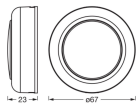

[View Product](#)

General Information

SKU	253352
EAN	4058075849280
Brand	Osram
Manufacturer Name	SMART DOT-IT TWIST & SHAKE RGBW
Any Lamp all-in warranty	2 Years
Average Lifetime (h)	10000

Technical Information

Technology	LED Integrated
Voltage (V)	5
Dimmable	Dimmable with Bluetooth
Colour Code	840 Cool White
Colour temperature (Kelvin)	4000 Cool White
Colour Rendering (Ra)	80-89
Colour of Light	White
Light colour options	Single Color, RGB
Luminous Efficacy (lm/W)	80
Power factor	>0.90
Product Type Category	LED Bulkhead