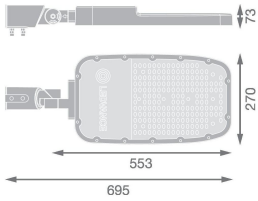

## Specifications Ledvance LED Streetlight Area Extra Large RV35St Aluminium Grey 150W 20250lm 155X69D - 765 Daylight | IP66 - Asymmetrical

[View Product](#)

### Technical Information

Technology	LED Integrated
Voltage (V)	100 - 240
Dimmable	Not Dimmable
Colour Code	765 Daylight
Colour temperature (Kelvin)	6500 Daylight
Colour Rendering (Ra)	70-79
Colour of Light	White
Light colour options	Single Color
Luminous Efficacy (lm/W)	135
Beam Angle (degree)	155x69
Power factor	>0.90
Product Type Category	LED Streetlight

## Fixture Information

Mounting Method	Post top
Fixture Connection	Other
Optical Cover	PC (Polycarbonate)
Light Distribution	Asymmetrical
IP-rating	IP66
Impact Protection (IK)	IK08 - 5 joules
Operating Temperature	-30 to +50
Colour of the Fixture	Grey
Housing	Aluminium
Colour of material	Grey
Emergency Lighting	No Emergency Unit
Series	STREETLIGHT AREA EXTRA LARGE RV35ST

## Dimensions

Length (mm)	553
Width (mm)	270
Height (mm)	73