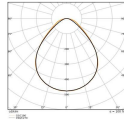

Specifications Ledvance LED Panel Eco  
36W 3600lm - 865 Daylight | 60X60cm  
- UGR <19

[View Product](#)

## Dimensions

LED panel size 60x60cm

Length (mm) 595

Width (mm) 595

Height (mm) 32