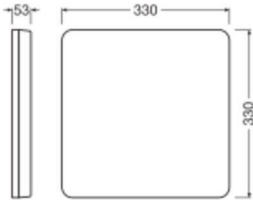

Specifications Ledvance LED Bulkhead Surface Flat Light Sources Square White 16W 2660lm - 830-840 CCT | 300mm - IP20

[View Product](#)

General Information

SKU	250895
EAN	4099854312250
Brand	Ledvance
Manufacturer Name	SURFACE FLAT LIGHT SOURCES 330 SQ 19W 830 840 SF FLAT
Any Lamp all-in warranty	5 Years
Average Lifetime (h)	100000

Technical Information

Technology	LED Integrated
Voltage (V)	30-40
Dimmable	Not Dimmable
Colour Code	830 Warm White, 840 Cool White
Colour temperature (Kelvin)	3000 Warm White, 4000 Cool White
Colour Rendering (Ra)	80-89
Colour of Light	White
Light colour options	CCT
Luminous Efficacy (lm/W)	140
Power factor	>0.90
Product Type Category	LED Bulkhead

Fixture Information

Mounting Method	Surface
IP-rating	IP20
Colour of the Fixture	White
Colour of material	White
Emergency Lighting	No Emergency Unit
Series	SURFACE FLAT LIGHT SOURCES

Dimensions

Length (mm)	330
Width (mm)	330
Height (mm)	53