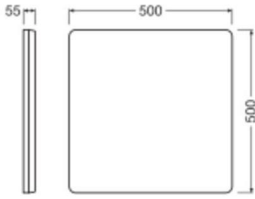

Specifications Ledvance LED Bulkhead Surface Flat Light Sources Square White 23W 3780lm - 830-840 CCT | 500mm - IP20

[View Product](#)

General Information

SKU	250890
EAN	4099854312274
Brand	Ledvance
Manufacturer Name	SURFACE FLAT LIGHT SOURCES 500 SQ 27W 830 840 SF FLAT
Any Lamp all-in warranty	5 Years
Average Lifetime (h)	100000

Technical Information

Technology	LED Integrated
Voltage (V)	30-40
Dimmable	Not Dimmable
Colour Code	830 Warm White, 840 Cool White
Colour temperature (Kelvin)	3000 Warm White, 4000 Cool White
Colour Rendering (Ra)	80-89
Colour of Light	White
Light colour options	CCT
Luminous Efficacy (lm/W)	140
Power factor	>0.90
Product Type Category	LED Bulkhead

Fixture Information

Mounting Method	Surface
IP-rating	IP20
Colour of the Fixture	White
Colour of material	White
Emergency Lighting	No Emergency Unit
Series	SURFACE FLAT LIGHT SOURCES

Dimensions

Length (mm)	500
Width (mm)	500
Height (mm)	55