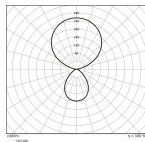

Specifications Ledvance LED Floor Lamp Compact Grey 88W 12600lm - 840 Cool White | Dimmable