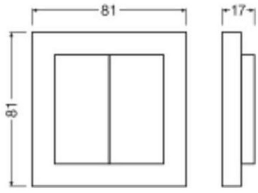

Specifications Ledvance Switch For Lighting Control | Kinetic Direct | White

[View Product](#)

General Information

SKU	256346
EAN	4099854589812
Brand	Ledvance
Manufacturer Name	SWITCH KINETIC DIRECT 4B WT G ZB
Full box quantity	1
Any Lamp all-in warranty	5 Years

Technical Information

Lighting Control	Zigbee
Operating Temperature	-25 to +65
Colour of material	White
Product Type Category	Accessory - Switchgear Smart

Dimensions

Length (mm)	17
Height (mm)	17
Width (mm)	81

[Whv Any-lamp?](#)

Order from the **largest lighting specialist** in Europe **Customised** quotation

Up to **7 years warranty**

Easy return process