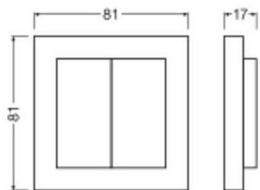

Specifications Ledvance Switch For Lighting Control | Kinetic Direct | Black

[View Product](#)

General Information

SKU	256293
EAN	4099854589836
Brand	Ledvance
Manufacturer Name	SWITCH KINETIC DIRECT 4B BK ZB
Full box quantity	1
Any Lamp all-in warranty	5 Years

Technical Information

Lighting Control	Zigbee
Operating Temperature	-25 to +65
Colour of material	Black
Product Type Category	Accessory - Switchgear Smart

Dimensions

Length (mm)	17
Height (mm)	17
Width (mm)	81

[Whv Any-lamp?](#)

Order from the **largest lighting specialist** in Europe **Customised** quotation

Up to **7 years warranty**

Easy return process