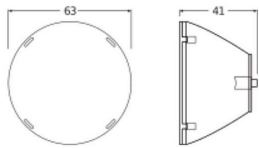

Specifications Ledvance Tracklight Reflector For 20W 15D

[View Product](#)

General Information

SKU	256802
EAN	4099854616785
Brand	Ledvance
Manufacturer Name	TRACKLIGHT SPOT REFLECTOR 20W 15DEG
Full box quantity	1
Any Lamp all-in warranty	2 Years

Technical Information

Emergency Lighting	No Emergency Unit
Colour of the Fixture	Transparent
Product Type Category	Accessory - 3-Phase Track

Dimensions

Length (mm)	63
Height (mm)	41
Diameter (mm)	63

Order from the **largest lighting specialist** in Europe **Customised** quotation

Up to 7 years warranty **Easy return process**

Type of sensor **No Sensor**