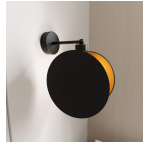

Specifications Emibig Wall Light Motif Steel Black | Suitable for 1x E27 - Max 15W

[View Product](#)

## General Information

SKU	259892
EAN	5901738880788
Brand	Emibig
Manufacturer Name	MOTIF K1 BLACK/GOLD
Any Lamp all-in warranty	5 Years
Application Area	Living Room, Decorative, Hospitality

## Fixture Information

---

IP-rating	IP20
Colour of the Fixture	Black
Housing	Steel
Series	Motif