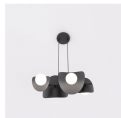

Specifications Emibig Pendant
Elementi Steel Black | Suitable for 4x
G9 - Max 8W

[View Product](#)

General Information

SKU	259552
EAN	5907106013000
Brand	Emibig
Manufacturer Name	ELEMENTI 4 BLACK
Any Lamp all-in warranty	5 Years
Application Area	Living Room, Decorative, Hospitality

Technical Information

Technology	Fixture with Socket
Voltage (V)	220-240
Dimmable	Dimmable when using a Dimmable Bulb
Suitable for	G9
Including bulb	No
Amount of bulbs required	4
Maximum Wattage Rating	8
Tiltable	No
Mounting Method	Pendant
Emergency Lighting	No Emergency Unit
Product Type Category	Decorative Lighting with Socket

Fixture Information

IP-rating	IP20
Colour of the Fixture	Black
Housing	Steel
Series	Elementi

Dimensions

Length (mm)	540
Width (mm)	230
Height (mm)	1200
Diameter (mm)	3400

Sensor Information

Type of sensor	No Sensor
----------------	-----------