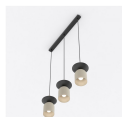

Specifications Emibig Pendant Ego  
Steel Brown | Suitable for 3x E14 -  
Max 10W

[View Product](#)

## Technical Information

Technology	Fixture with Socket
Voltage (V)	220-240
Dimmable	Dimmable when using a Dimmable Bulb
Suitable for	E14
Including bulb	No
Amount of bulbs required	3
Maximum Wattage Rating	10
Tiltable	No
Mounting Method	Pendant
Emergency Lighting	No Emergency Unit
Product Type Category	Decorative Lighting with Socket

## Fixture Information

---

IP-rating	IP20
Colour of the Fixture	Brown
Housing	Steel
Series	Ego

## Dimensions

---

Length (mm)	600
Width (mm)	110
Height (mm)	1200
Diameter (mm)	3200