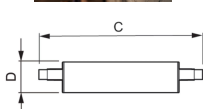

Specifications Philips Corepro LED Linear R7s 118mm 14W
2000lm - 840 Cool White | Dimmable - Replaces 120W

[View Product](#)