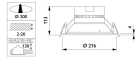

[View Product](#)

General Information

SKU	214401
EAN	8718696852255
Brand	Philips
Manufacturer Name	DN130B LED20S/830 PSED-E II WH
Any Lamp all-in warranty	5 Years
Average Lifetime (h)	50000

Technical Information

Emergency Lighting	No Emergency Unit
Tiltable	No
Technology	LED Integrated
Voltage (V)	220-240
Dimmable	Dimmable
Colour Code	830 Warm White
Colour temperature (Kelvin)	3000 Warm White
Colour Rendering (Ra)	80-89
Colour of Light	White
Light colour options	Single Color
Including bulb	Yes
Driver Included	Yes