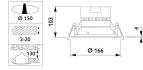

[View Product](#)

General Information

SKU	214407
EAN	8718696852705
Brand	Philips
Manufacturer Name	DN130B LED10S/840 PSED-E II WH
Any Lamp all-in warranty	5 Years
Average Lifetime (h)	50000

Technical Information

Emergency Lighting	No Emergency Unit
Tiltable	No
Technology	LED Integrated
Voltage (V)	220-240
Dimmable	Dimmable
Colour Code	840 Cool White
Colour temperature (Kelvin)	4000 Cool White
Colour Rendering (Ra)	80-89
Colour of Light	White
Light colour options	Single Color
Including bulb	Yes
Driver Included	Yes