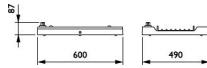

Specifications Philips LED Highbay GentleSpace BY481P 162W 25000lm 44D - 865 Daylight | IP65 - Dali Dimmable

[View Product](#)