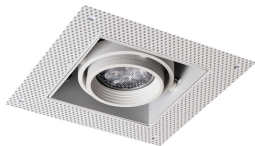

Specifications Noxion Recessed Spot Trimless Pro 1x MR16 Tiltable White | Cutout 97x97mm - GU10 Socket

[View Product](#)

General Information

SKU	237619
EAN	8719157010481
Brand	Lumi Parts
Manufacturer Name	Nox Trimless Pro GU10 White - 1 Lamp
Any Lamp all-in warranty	2 Years

Technical Information

Technology	Fixture with Socket
Suitable for	GU10
Voltage (V)	220-240
Dimmable	Dimmable when using a Dimmable Bulb
Product Type Category	Spot with Socket

Fixture Information

Including bulb	No
Mounting Method	Recessed
Cut out (mm)	97x97
IP-rating	IP20
Colour of the Fixture	White
Tiltable	Yes