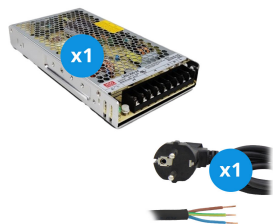

Specifications Mean Well Driver | LRS20024 | IP20 | 24V | 200W + Power Cable 2m with Earth

[View Product](#)

General Information

SKU	251946
EAN	8719157055598
Brand	Mean Well
Manufacturer Name	Mean Well Driver LRS-200-24 IP20 24V 200W + Connection cable 2M with earth
Full box quantity	1
Any Lamp all-in warranty	3 Years

Technical Information

Ballast for bulb type	LED Strips
Product Type Category	Accessory - LED Strip

Lamp Information

Series	Naga
--------	------

Dimensions

Length (mm)	215
Height (mm)	30
Width (mm)	115

Sensor Information